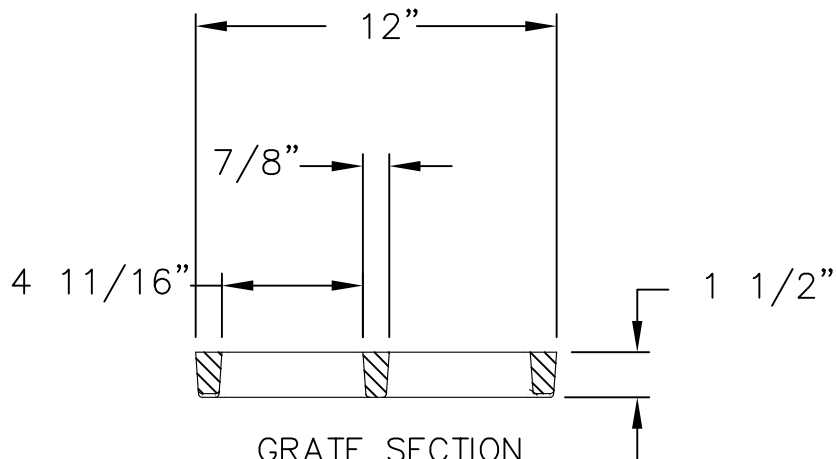

800-626-4653
www.ejiw.com
MADE IN USA

PRODUCT NUMBER
47383030

CATALOG NUMBER
V-7383

**PEDESTRIAN
TRENCH GRATE**

LOAD RATING
HEAVY DUTY

COATING
UNDIPPED

MATERIAL SPECIFICATION
COVER - GRAY IRON
ASTM A48 CL35B

OPEN AREA
58 SQ. IN. 374 SQ. CM

√ DESIGNATES MACHINED
SURFACE

DRAWN DEW	DATE 06/25/04
--------------	------------------

LAST REVISED GAD	DATE 02/09/098
---------------------	-------------------

REFERENCE INFORMATION

GRATE TOP VIEW

GRATE SECTION

BOTTOM VIEW

GRATE SECTION