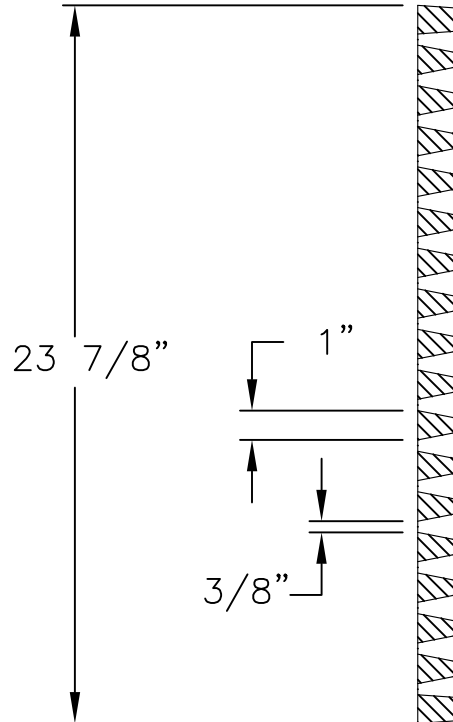

800-626-4653
www.ejiw.com
MADE IN USA

PRODUCT NUMBER
47383030

CATALOG NUMBER
V-7383

**PEDESTRIAN
TRENCH GRATE**

LOAD RATING
HEAVY DUTY

COATING
UNDIPPED

MATERIAL SPECIFICATION
COVER - GRAY IRON
ASTM A48 CL35B

OPEN AREA
58 SQ. IN. 374 SQ. CM

√ DESIGNATES MACHINED
SURFACE

DRAWN DEW	DATE 06/25/04
--------------	------------------

LAST REVISED GAD	DATE 02/09/098
---------------------	-------------------

REFERENCE INFORMATION

GRATE TOP VIEW

GRATE SECTION

BOTTOM VIEW

GRATE SECTION