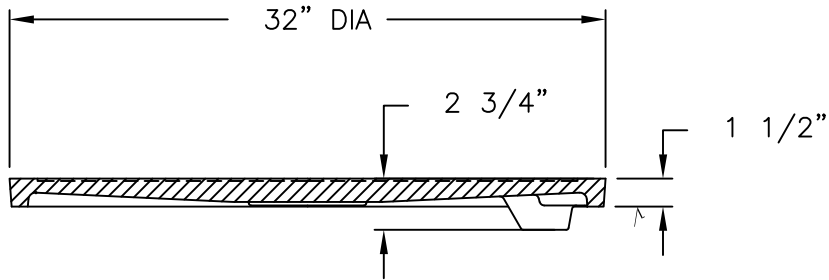

1480A Cover

PLAN VIEW

BOTTOM VIEW

COVER SECTION

PICKBAR DETAIL

Product Number

00148068

Design Features

- Materials
Gray Iron (CL35B)
- Design Load
Heavy Duty
- Open Area
n/a
- Coating
Undipped
- √ Designates Machined Surface

Certification

- ASTM A48
-
-
- Country of Origin: USA

Drawing Revision

02/10/2004 Designer: TCL
02/01/2017 Revised By: DVD