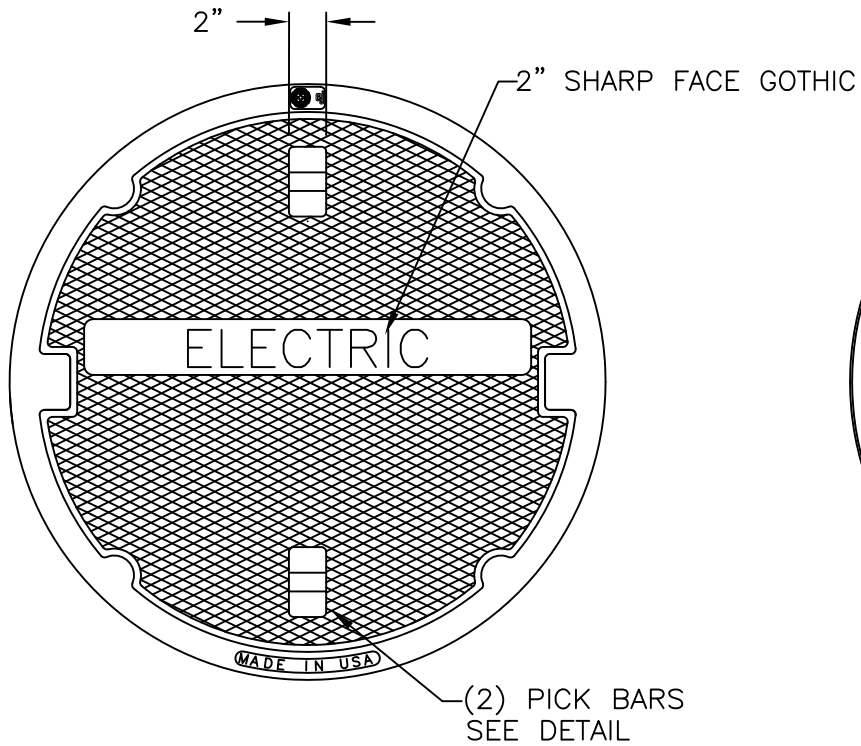

1480A Cover

PLAN VIEW

BOTTOM VIEW

COVER SECTION

PICKBAR DETAIL

Product Number

00148068

Design Features

- Materials
Gray Iron (CL35B)
- Design Load
Heavy Duty
- Open Area
n/a
- Coating
Undipped
- √ Designates Machined Surface

Certification

- ASTM A48
-
-
- Country of Origin: USA

Drawing Revision

02/10/2004 Designer: TCL
02/01/2017 Revised By: DVD