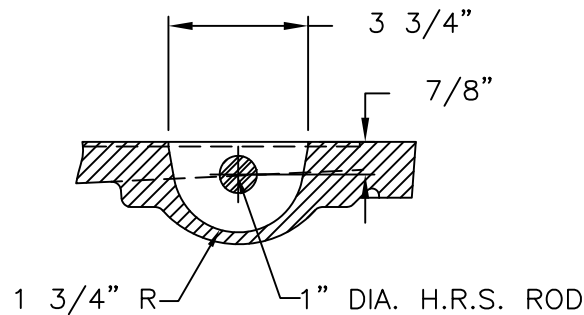

1480A Cover

PLAN VIEW

BOTTOM VIEW

COVER SECTION

PICKBAR DETAIL

Product Number

00148068

Design Features

- Materials
Gray Iron (CL35B)
- Design Load
Heavy Duty
- Open Area
n/a
- Coating
Undipped
- √ Designates Machined Surface

Certification

- ASTM A48
-
-
- Country of Origin: USA

Drawing Revision

02/10/2004 Designer: TCL
02/01/2017 Revised By: DVD