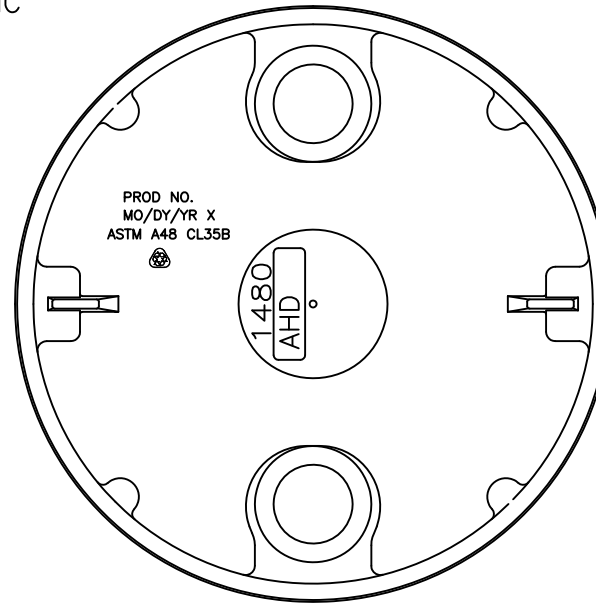

1480A Cover

PLAN VIEW

BOTTOM VIEW

COVER SECTION

PICKBAR DETAIL

Product Number

00148068

Design Features

- Materials
Gray Iron (CL35B)
- Design Load
Heavy Duty
- Open Area
n/a
- Coating
Undipped
- √ Designates Machined Surface

Certification

- ASTM A48
-
-
- Country of Origin: USA

Drawing Revision

02/10/2004 Designer: TCL
02/01/2017 Revised By: DVD