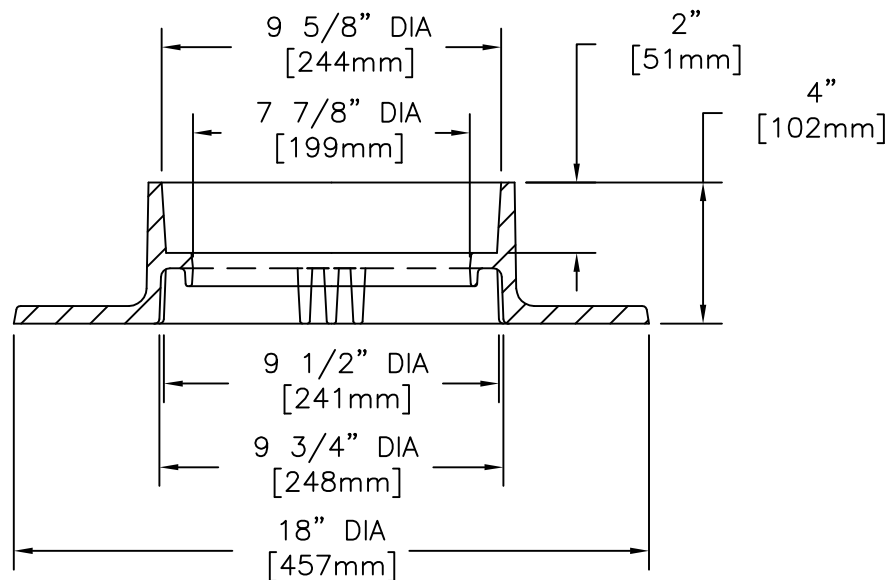

1445Z Meter Box Frame

BOTTOM VIEW OF FRAME

FRAME SECTION

Product Number

00144511

Design Features

- Materials
Gray Iron (CL35B)
- Design Load
Heavy Duty
- Open Area

- Coating
Undipped
- √ Designates Machined Surface

Certification

- ASTM A48
-
-
- Country of Origin: USA

Drawing Revision

05/22/2003 Designer: DEW
5/21/2015 Revised By: DJH

Disclaimer

Weights (lbs./kg) dimensions (inches/mm) and drawings provided for your guidance. We reserve the right to modify specifications without prior notice.