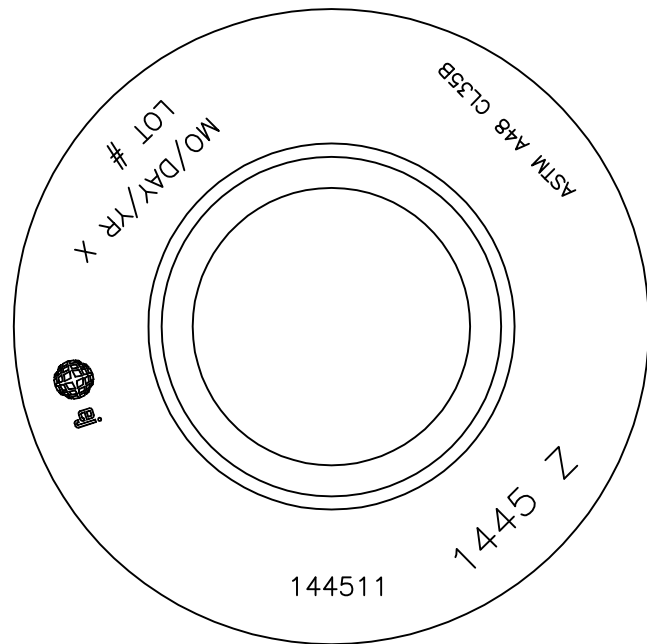

1445Z Meter Box Frame

BOTTOM VIEW OF FRAME

FRAME SECTION

Product Number

00144511

Design Features

- Materials
Gray Iron (CL35B)
- Design Load
Heavy Duty
- Open Area

- Coating
Undipped
- √ Designates Machined Surface

Certification

- ASTM A48
-
-
- Country of Origin: USA

Drawing Revision

05/22/2003 Designer: DEW
5/21/2015 Revised By: DJH

Disclaimer

Weights (lbs./kg) dimensions (inches/mm) and drawings provided for your guidance. We reserve the right to modify specifications without prior notice.