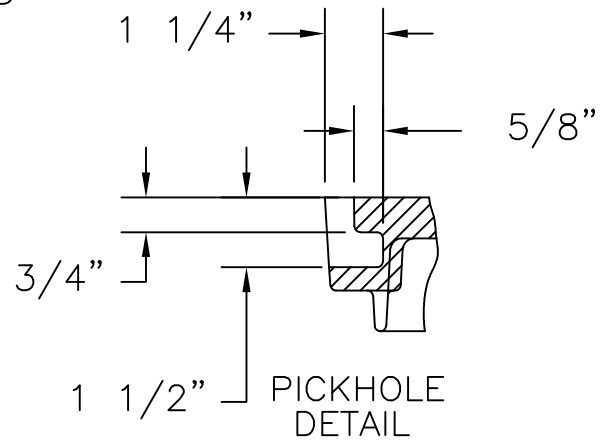

1445A Meter Box Cover

1445 A
PROD NO
MO/DAY/YR
Test Bar Lot No.

Product Number

00144526

Design Features

- Materials
Gray Iron (CL35B)
- Design Load
Heavy Duty
- Open Area
n/a
- Coating
Undipped
- √ Designates Machined Surface

Certification

- ASTM A48
-
-
- Country of Origin: USA

Drawing Revision

12/04/1998 Designer: DEW
6/25/2018 Revised By: CSF

Disclaimer

Weights (lbs./kg) dimensions (inches/mm) and drawings provided for your guidance. We reserve the right to modify specifications without prior notice.