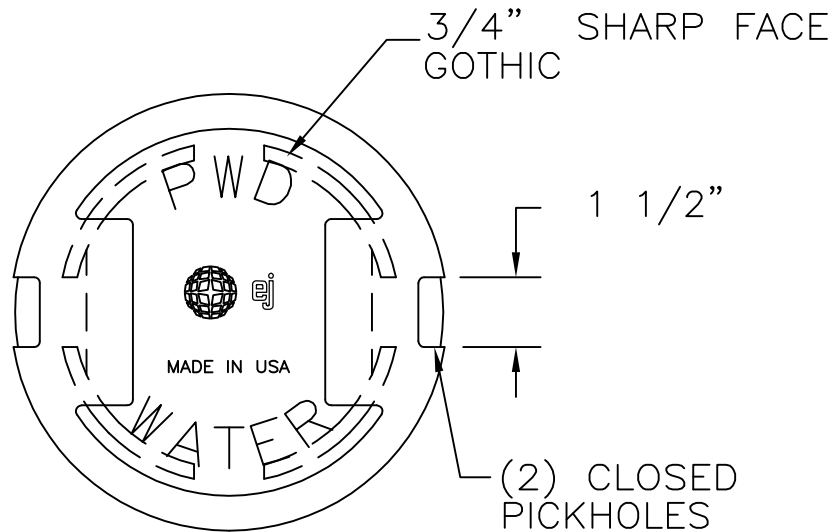

1445A Meter Box Cover

1445 A
PROD NO
MO/DAY/YR
Test Bar Lot No.

Product Number

00144526

Design Features

- Materials
Gray Iron (CL35B)
- Design Load
Heavy Duty
- Open Area
n/a
- Coating
Undipped
- √ Designates Machined Surface

Certification

- ASTM A48
-
-
- Country of Origin: USA

Drawing Revision

12/04/1998 Designer: DEW
6/25/2018 Revised By: CSF

Disclaimer

Weights (lbs./kg) dimensions (inches/mm) and drawings provided for your guidance. We reserve the right to modify specifications without prior notice.