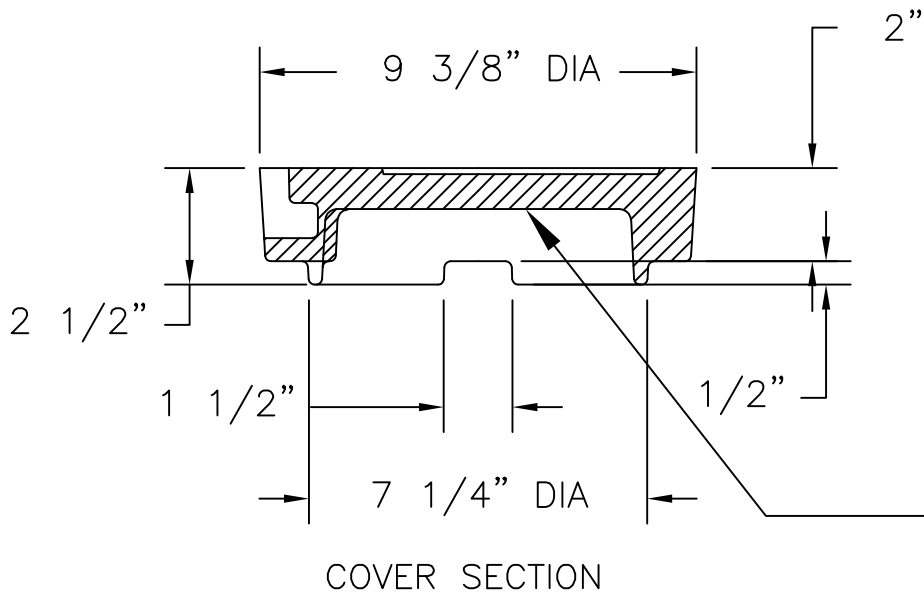

1445A Meter Box Cover

1445 A
PROD NO
MO/DAY/YR
Test Bar Lot No.

Product Number

00144526

Design Features

- Materials
Gray Iron (CL35B)
- Design Load
Heavy Duty
- Open Area
n/a
- Coating
Undipped
- √ Designates Machined Surface

Certification

- ASTM A48
-
-
- Country of Origin: USA

Drawing Revision

12/04/1998 Designer: DEW
6/25/2018 Revised By: CSF

Disclaimer

Weights (lbs./kg) dimensions (inches/mm) and drawings provided for your guidance. We reserve the right to modify specifications without prior notice.