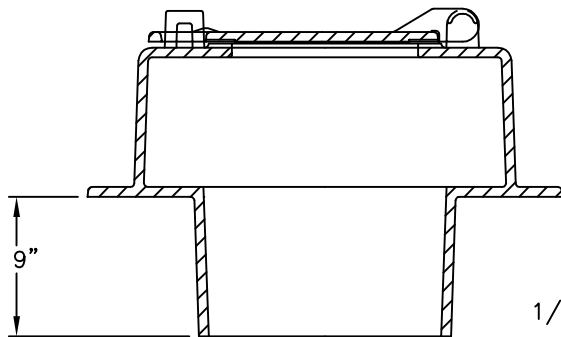

5980 Assembly

TRAP SECTION

TRAP SECTION

DOOR SECTION

ASSEMBLY DETAIL

Product Number

00598066

Design Features

- Materials
Catch Basin Trap
Gray Iron (CL35B)
- Gray Iron (CL35B)

- Design Load
Heavy Duty

- Open Area
n/a

- Coating
Undipped

- √ Designates Machined Surface

Certification

-
-
-
- Country of Origin: USA

Major Components