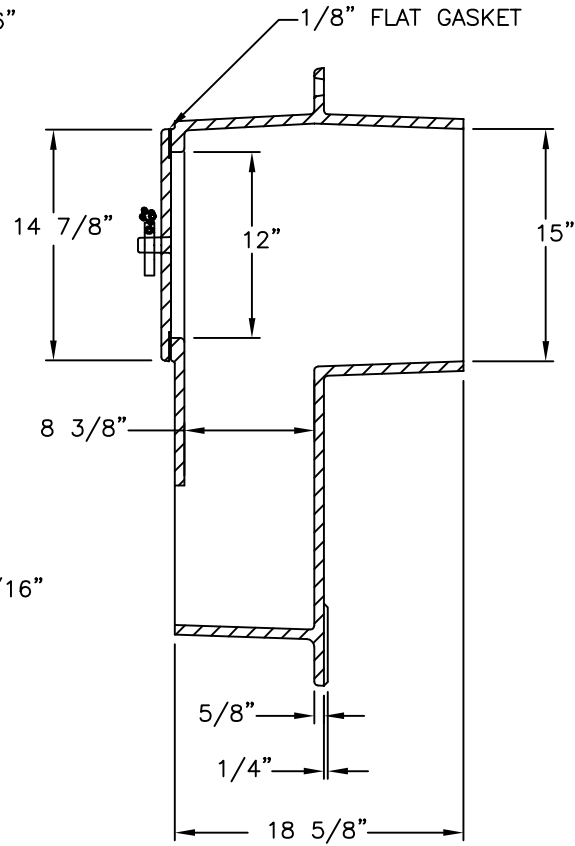

5980 Assembly

TRAP SECTION

TRAP SECTION

DOOR SECTION

ASSEMBLY DETAIL

Product Number

00598066

Design Features

- Materials
Catch Basin Trap
Gray Iron (CL35B)
- Gray Iron (CL35B)

- Design Load
Heavy Duty

- Open Area
n/a

- Coating
Undipped

- √ Designates Machined Surface

Certification

-
-
-
- Country of Origin: USA

Major Components