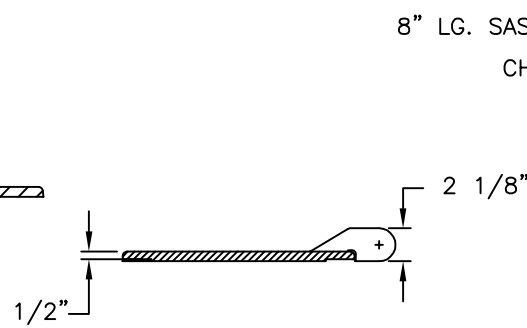

5980 Assembly

TRAP SECTION

TRAP SECTION

DOOR SECTION

ASSEMBLY DETAIL

Product Number

00598066

Design Features

- Materials
Catch Basin Trap
Gray Iron (CL35B)
- Gray Iron (CL35B)

- Design Load
Heavy Duty

- Open Area
n/a

- Coating
Undipped

- √ Designates Machined Surface

Certification

-
-
-
- Country of Origin: USA

Major Components

00598066

00598077

Drawing Revision

5/3/2004 Designer: SBB
4/5/2019 Revised By: DJH

Disclaimer

Weights (lbs./kg) dimensions (inches/mm) and drawings provided for your guidance. We reserve the right to modify specifications without prior notice.