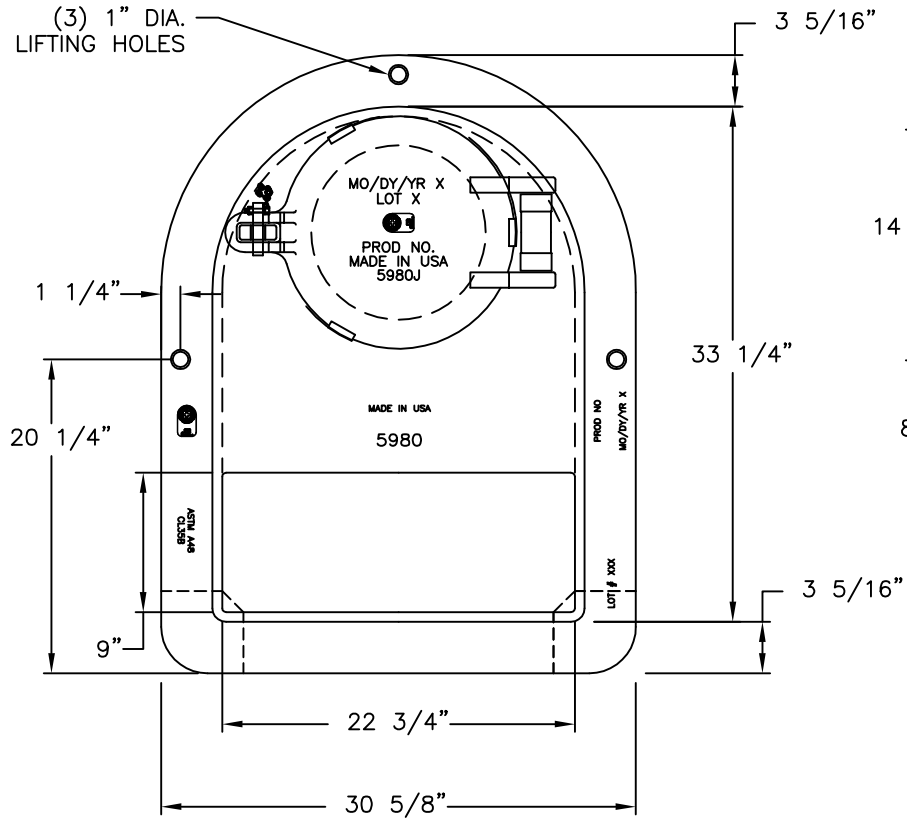

5980 Assembly

TRAP SECTION

TRAP SECTION

DOOR SECTION

ASSEMBLY DETAIL

Product Number

00598066

Design Features

- Materials
Catch Basin Trap
Gray Iron (CL35B)
- Gray Iron (CL35B)

- Design Load
Heavy Duty

- Open Area
n/a

- Coating
Undipped

- √ Designates Machined Surface

Certification

-
-
-
- Country of Origin: USA

Major Components

00598066

00598077

Drawing Revision

5/3/2004 Designer: SBB
4/5/2019 Revised By: DJH

Disclaimer

Weights (lbs./kg) dimensions (inches/mm) and drawings provided for your guidance. We reserve the right to modify specifications without prior notice.