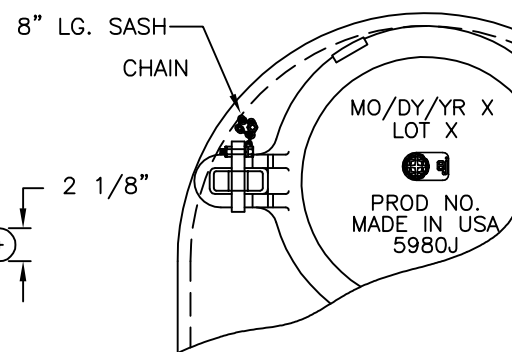

5980 Assembly

TRAP SECTION

TRAP SECTION

DOOR SECTION

ASSEMBLY DETAIL

Product Number

00598066

Design Features

- Materials
Catch Basin Trap
Gray Iron (CL35B)
- Gray Iron (CL35B)

- Design Load
Heavy Duty

- Open Area
n/a

- Coating
Undipped

- √ Designates Machined Surface

Certification

-
-
-
- Country of Origin: USA

Major Components

00598066

00598077

Drawing Revision

5/3/2004 Designer: SBB
4/5/2019 Revised By: DJH

Disclaimer

Weights (lbs./kg) dimensions (inches/mm) and drawings provided for your guidance. We reserve the right to modify specifications without prior notice.