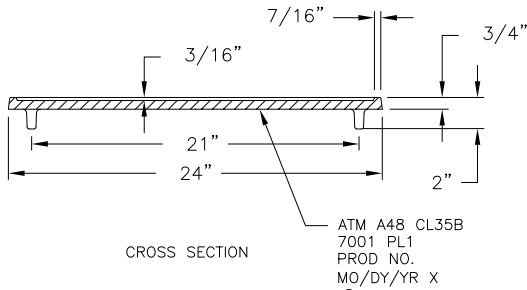

5" X 24" Fish Logo Plate Dump No Waste C

0PA700100001

7001PL1 Drainage Marker

00700160

Quantity: 1

Product Number

00700160

Design Features

- -Materials
  Gray Iron (CL35B)
- -Design Load
  n/a
- -Open Area
  n/a
- -Coating
  Dipped
- -√ Designates Machined Surface

Certification

- ASTM A48
- -
- -Country of Origin:USA

Drawing Revision

Disclaimer

Contact
800 626 4653
ejco.com

Disclaimer

Weight (lbs./kg), dimensions (inches/mm) and drawings provided for your guidance. We reserve the right to modify specifications without prior notices

CONFIDENTIAL: This drawing is the property of EJ GROUP, Inc., and embodies confidential information, registered marks, patents, trade secret information, and/or know how that is the property of EJ GROUP, Inc. Copyright © 2015 EJ GROUP, Inc. All rights reserved

Contact

800 626 4653
ejco.com