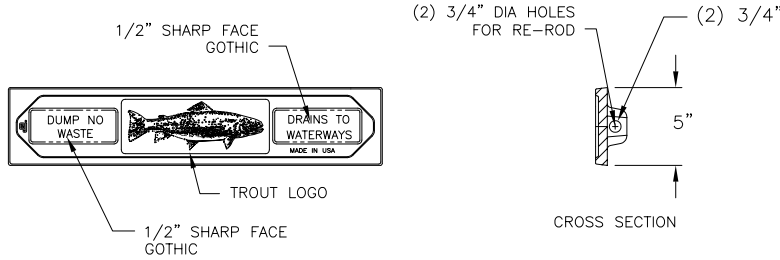

5" X 24" Fish Logo Plate Dump No Waste C

0PA700100001

7001PL1 Drainage Marker

00700160

Quantity: 1

Product Number

00700160

Design Features

- -Materials
  Gray Iron (CL35B)
- -Design Load
  n/a
- -Open Area
  n/a
- -Coating
  Dipped
- -√ Designates Machined Surface

Certification

- ASTM A48
- -
- -Country of Origin:USA

Drawing Revision

Disclaimer

Contact
800 626 4653
ejco.com

Disclaimer

Weight (lbs./kg), dimensions (inches/mm) and drawings provided for your guidance. We reserve the right to modify specifications without prior notices

CONFIDENTIAL: This drawing is the property of EJ GROUP, Inc., and embodies confidential information, registered marks, patents, trade secret information, and/or know how that is the property of EJ GROUP, Inc. Copyright © 2015 EJ GROUP, Inc. All rights reserved

Contact

800 626 4653
ejco.com