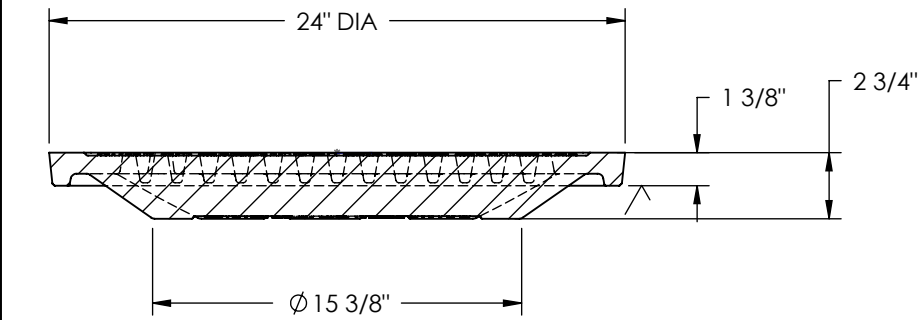

SECTION A-A

BOTTOM VIEW

SECTION B-B

EJIW EAST JORDAN
IRON WORKS EST. 1883

800-626-4653
www.ejiw.com
MADE IN USA

PRODUCT NUMBER
00131031

CATALOG NUMBER
1310M

GRATE

LOAD RATING
HEAVY DUTY

COATING
UNDIPPED

SPECIFICATION

GRATE - GRAY IRON
ASTM A48 CL35B

OPEN AREA
84 SQ. INCHES

✓ DESIGNATES
MACHINED SURFACE

DRAWN DEW	DATE 10/17/08
LAST REVISED	DATE

CONFIDENTIAL: This drawing is the property of East Jordan Iron Works, Inc. and embodies confidential information, trade secret information, and/or know how that is the property of East Jordan Iron Works, Inc. © Copyright 2008 East Jordan Iron Works, Inc.