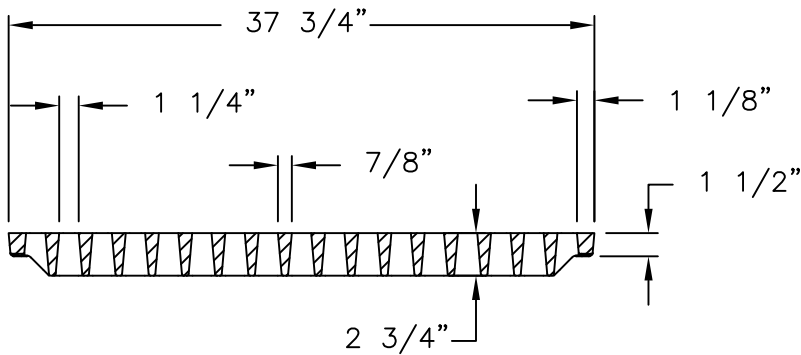

# V5665 Grate

**PLAN VIEW**

**GRATE SECTION**

**BOTTOM VIEW**

**GRATE SECTION**

**Product Number**

45665030

**Design Features**

- Materials
  - Gray Iron (CL35B)
- Design Load
  - Heavy Duty
- Open Area
  - 463 Sq. Inches
- Coating
  - Undipped
- √ Designates Machined Surface

**Certification**

- ASTM A48
- 
- 
- Country of Origin: USA