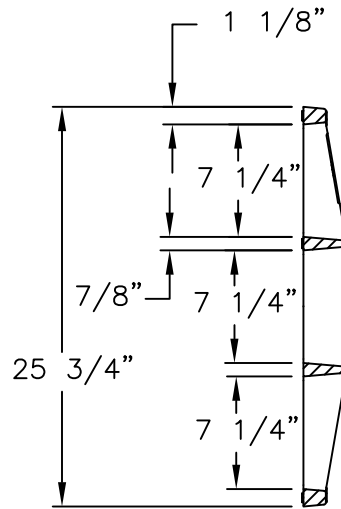

# V5665 Grate

**PLAN VIEW**

**GRATE SECTION**

**BOTTOM VIEW**

**GRATE SECTION**

**Product Number**

45665030

**Design Features**

- Materials
  - Gray Iron (CL35B)
- Design Load
  - Heavy Duty
- Open Area
  - 463 Sq. Inches
- Coating
  - Undipped
- √ Designates Machined Surface

**Certification**

- ASTM A48
- 
- 
- Country of Origin: USA