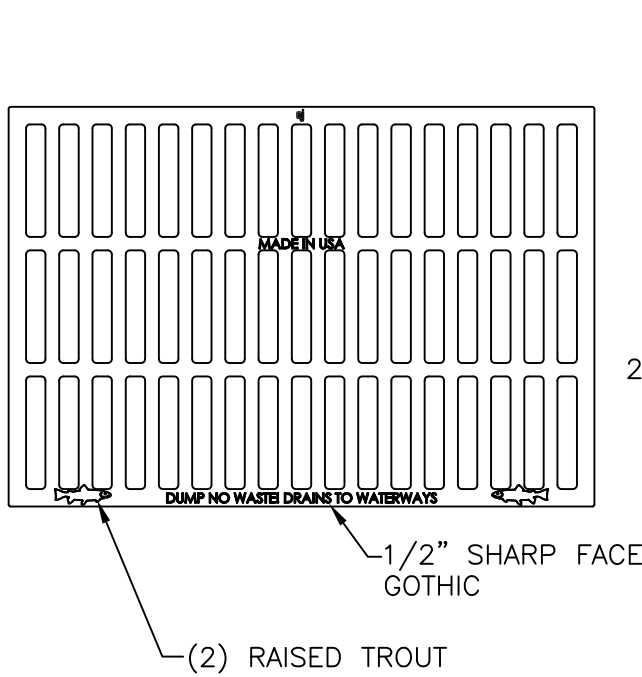

# V5665 Grate

**PLAN VIEW**

**GRATE SECTION**

**BOTTOM VIEW**

**GRATE SECTION**

**Product Number**

45665030

**Design Features**

- Materials
  - Gray Iron (CL35B)
- Design Load
  - Heavy Duty
- Open Area
  - 463 Sq. Inches
- Coating
  - Undipped
- √ Designates Machined Surface

**Certification**

- ASTM A48
- 
- 
- Country of Origin: USA