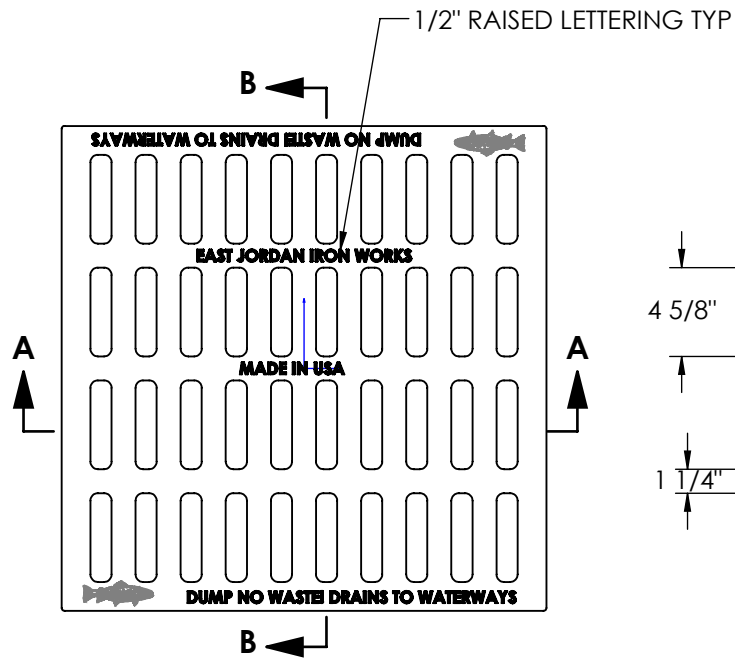

EJIW EAST JORDAN
IRON WORKS EST. 1883

800-626-4653

www.ejiw.com

MADE IN USA

PRODUCT NUMBER

00542331

CATALOG NUMBER

5423M

GRATE

LOAD RATING

HEAVY DUTY

COATING

UNDIPPED

SPECIFICATION

GRATE-GRAY IRON
ASTM A48 CL35B

OPEN AREA
198 SQ. INCHES

√ DESIGNATES
MACHINED SURFACE

DRAWN
DEW

DATE
7/23/2007

LAST REVISED
DEW

DATE
3/25/2009

SECTION B-B