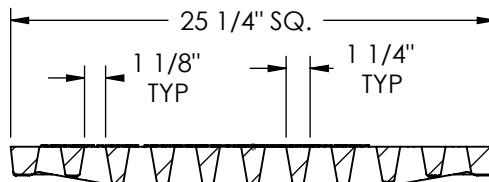

**GRATE**

LOAD RATING

**HEAVY DUTY**

COATING

**UNDIPPED**

SPECIFICATION

GRATE-GRAY IRON  
ASTM A48 CL35B

OPEN AREA  
198 SQ. INCHES

√ DESIGNATES  
MACHINED SURFACE

DRAWN  
DEW

DATE  
7/23/2007

LAST REVISED  
DEW

DATE  
3/25/2009

SECTION B-B

SECTION A-A

CONFIDENTIAL: This drawing is the property of East Jordan Iron Works, Inc. and embodies confidential information, trade secret information, and/or know how that is the property of East Jordan Iron Works, Inc. © Copyright 2008 East Jordan Iron Works, Inc.