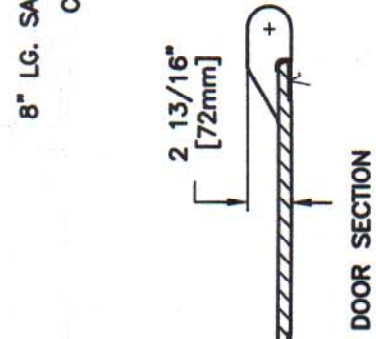

5980

REF. PRODUCT DRAWING

598066 598077

EST. WT.

DOOR: 35 LBS 16kg
FRAME: 450 LBS 204kg
UNIT: 485 LBS 220kg

OPEN AREA

N/A

MAT'L SPEC.
DOOR - GRAY IRON
ASTM A48 CL35

TRAP - GRAY IRON
ASTM A48 CL35

LOAD RATING

TRAP SECTION

ASSEMBLY DETAIL

DOOR SECTION

TRAP SECTION

✓ MACHINED SURFACE