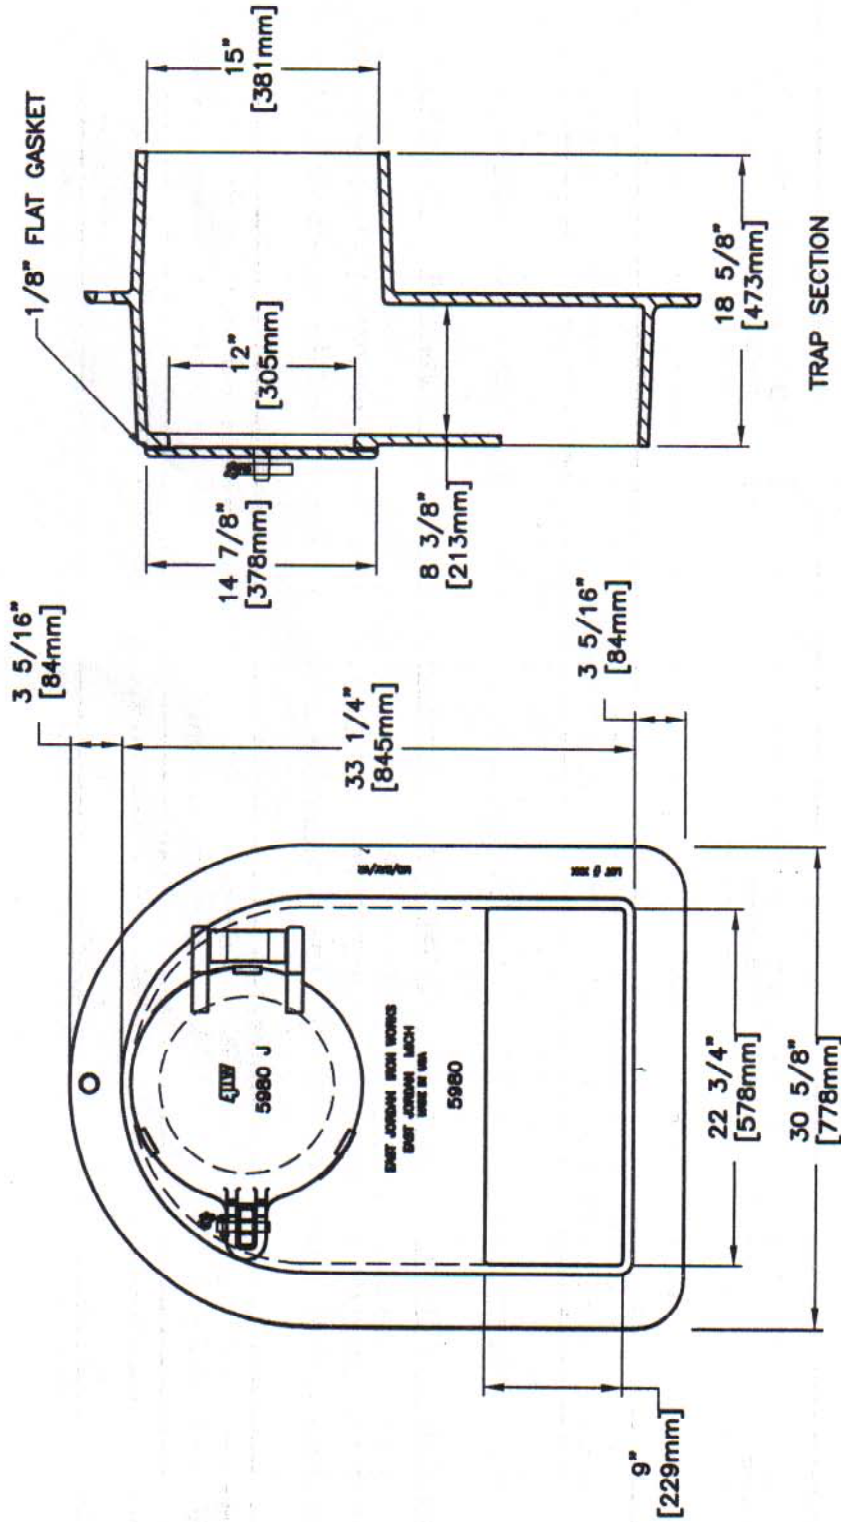

5980

REF. PRODUCT DRAWING

598066 598077

EST. WT.

DOOR: 35 LBS 16kg
FRAME: 450 LBS 204kg
UNIT: 485 LBS 220kg

OPEN AREA

N/A

MAT'L SPEC.
DOOR - GRAY IRON
ASTM A48 CL35

TRAP - GRAY IRON
ASTM A48 CL35

LOAD RATING

TRAP SECTION

ASSEMBLY DETAIL

DOOR SECTION

TRAP SECTION

✓ MACHINED SURFACE