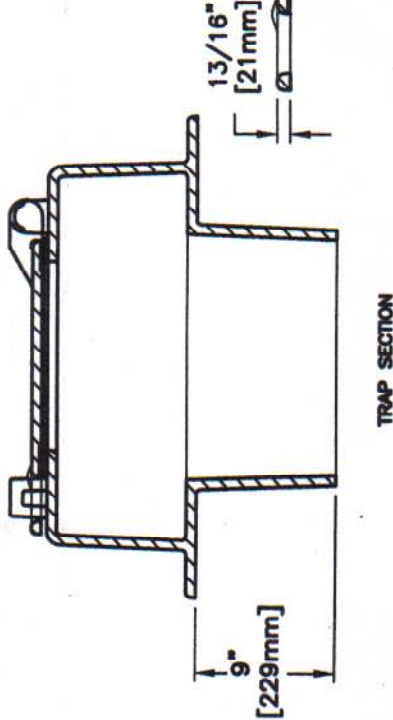

5980

REF. PRODUCT DRAWING

598066 598077

EST. WT.

DOOR: 35 LBS 16kg
FRAME: 450 LBS 204kg
UNIT: 485 LBS 220kg

OPEN AREA

N/A

MAT'L SPEC.
DOOR - GRAY IRON
ASTM A48 CL35

TRAP - GRAY IRON
ASTM A48 CL35

LOAD RATING

TRAP SECTION

ASSEMBLY DETAIL

DOOR SECTION

TRAP SECTION

✓ MACHINED SURFACE